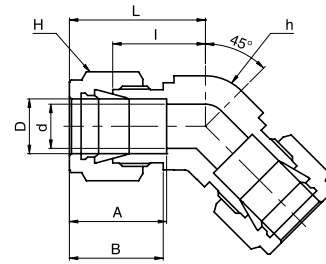

## 45° Union Elbow

Part No.	Tube OD D (inch)	d Min	Width Across Flat		A	B	I	L
			h (inch)	H (inch)				
SHUE - 2	1/8	2.28	1/2	7/16	12.70	15.00	15.70	22.00
SHUE - 4	1/4	4.82	1/2	9/16	15.24	17.78	17.27	24.63
SHUE - 6	3/8	7.11	5/8	11/16	15.76	19.30	20.57	27.94
SHUE - 8	1/2	10.41	13/16	7/8	22.86	21.84	21.84	32.00
SHUE - 12	3/4	15.74	1-1/16	1-1/8	24.38	21.88	21.30	31.48
SHUE - 16	1	22.35	1-3/8	1-1/2	31.24	26.44	28.20	40.39

- Dimensions and Drawings are for reference only and are subject to change without prior notice.  
 - Unless otherwise specified, all dimensions are in millimeters.  
 - Sizes, pressure classes, and end connections not listed are available upon request.  
 - Dimensions shown with SUPERLOK nuts finger-tight, where applicable.